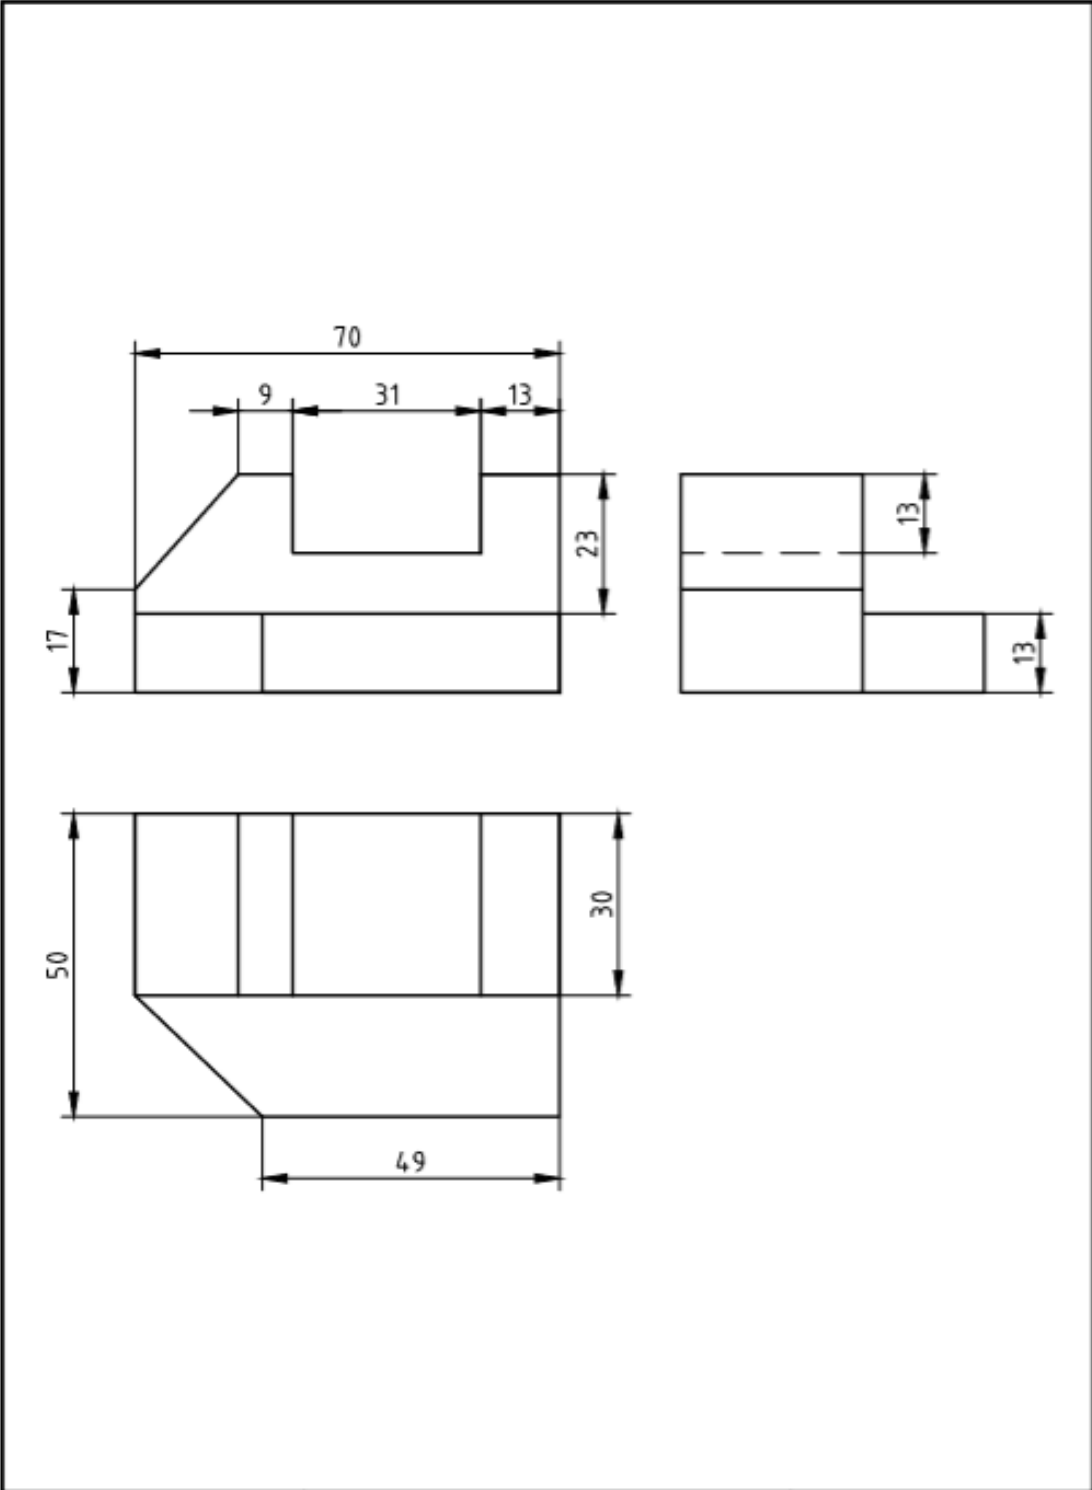

Vy5

Fredrika Bremer Gymnasierna Haninge		SKALA
		RITAD AV
		DATUM
		RITNINGSNUMMER