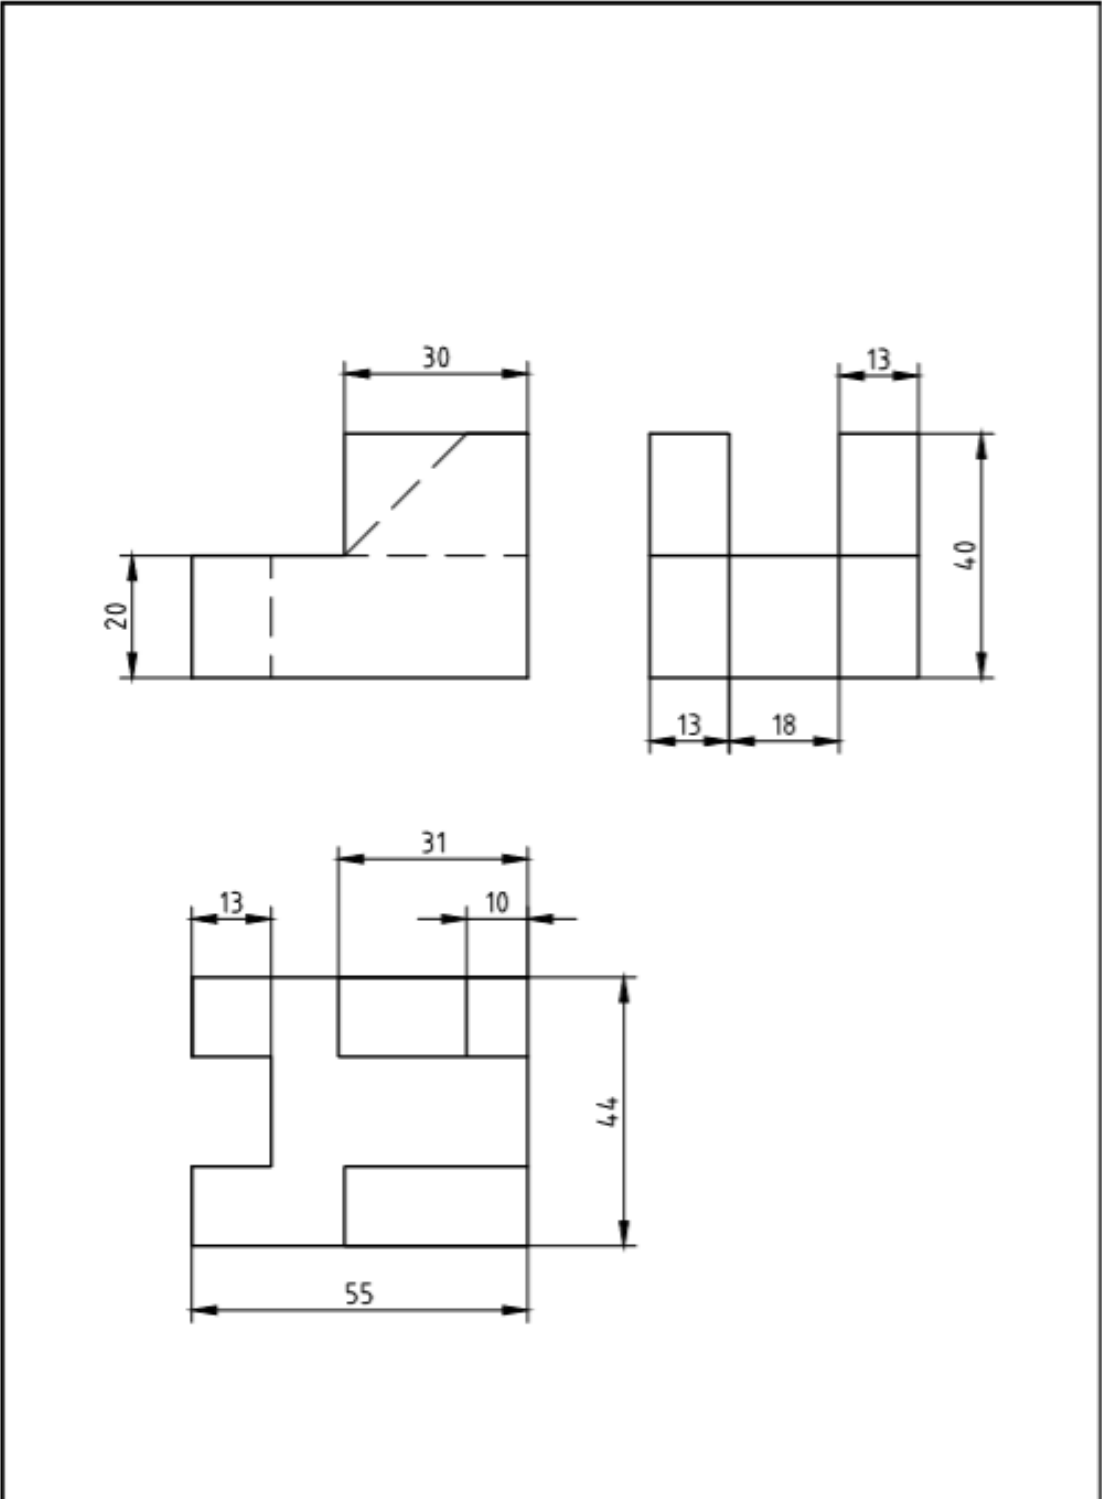

Vy 4

Fredrika Bremer Gymnasierna Haninge		SKALA
		RITAD AV
		DATUM
		RITNINGSNUMMER