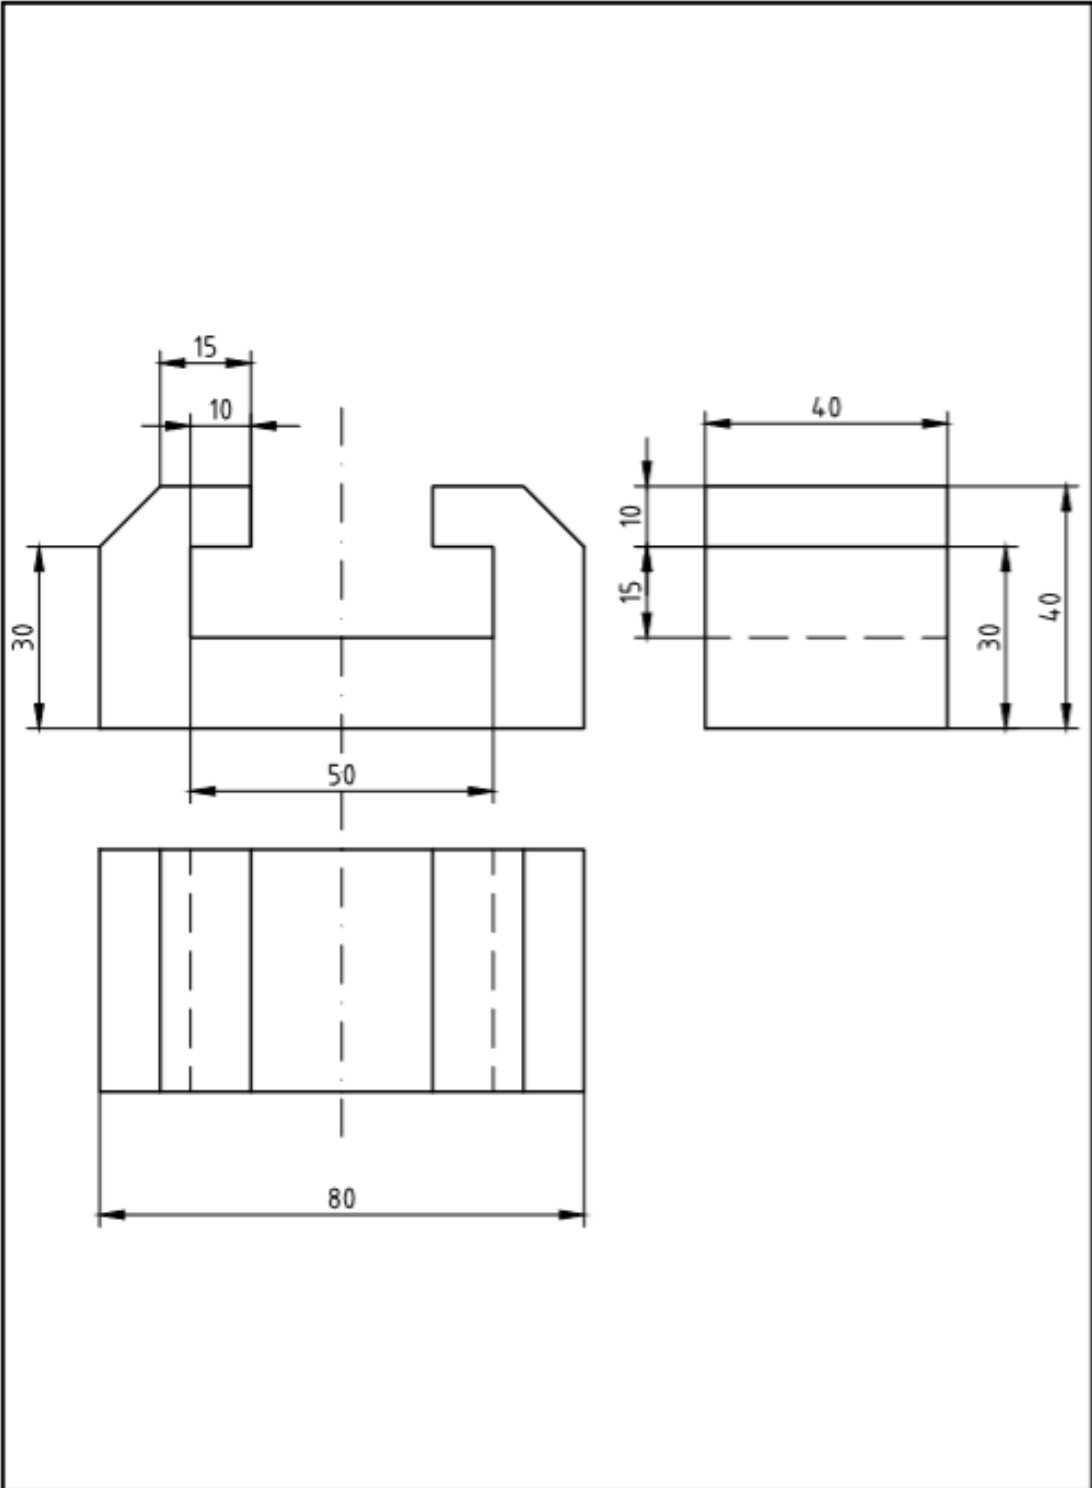

Vy3

Fredrika Bremer Gymnasierna Haninge	SKALA
	RITAD AV
	DATUM
	RITNINGSNUMMER

Vy3 utan mått

The image contains a technical drawing of a mechanical part, presented in three views within a large rectangular frame. The top view shows a symmetrical shape with a central horizontal slot and angled outer edges. The side view shows a rectangular profile with a horizontal dashed line indicating a hidden edge. The front view shows a rectangular profile with a vertical dashed centerline and a horizontal slot. The drawing is enclosed in a frame that has a footer section at the bottom.