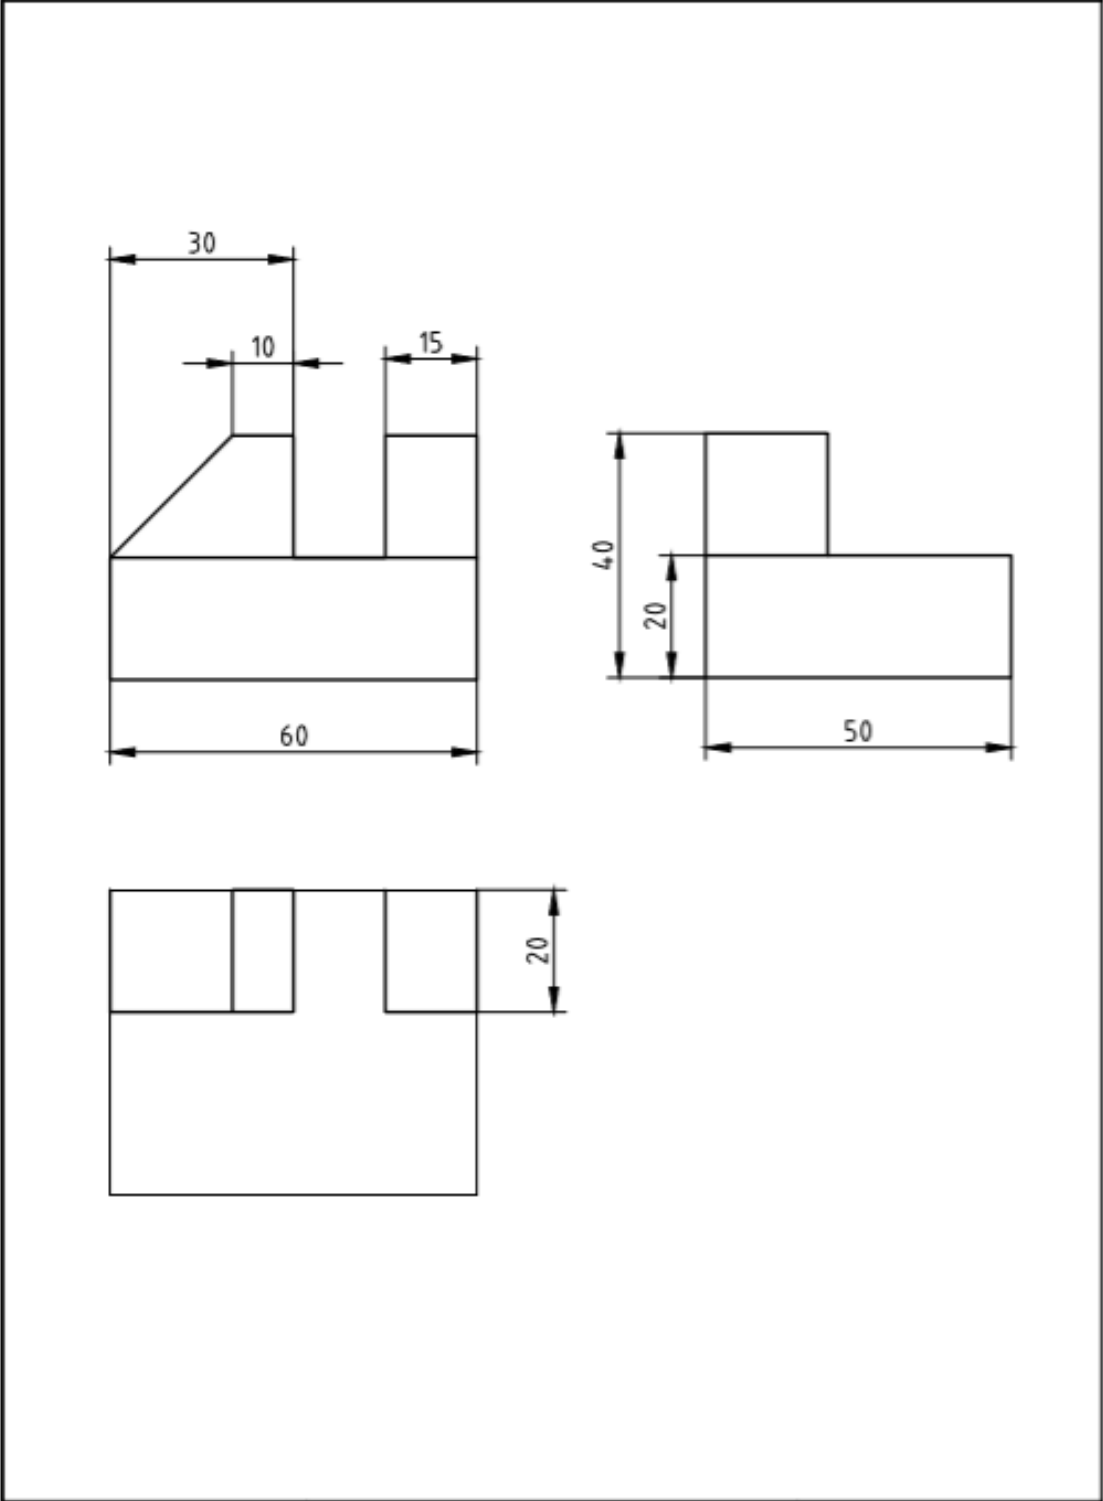

Vy2

Fredrika Bremer Gymnasierna Haninge	SKALA
	RITAD AV
	DATUM
	RITNINGSNUMMER